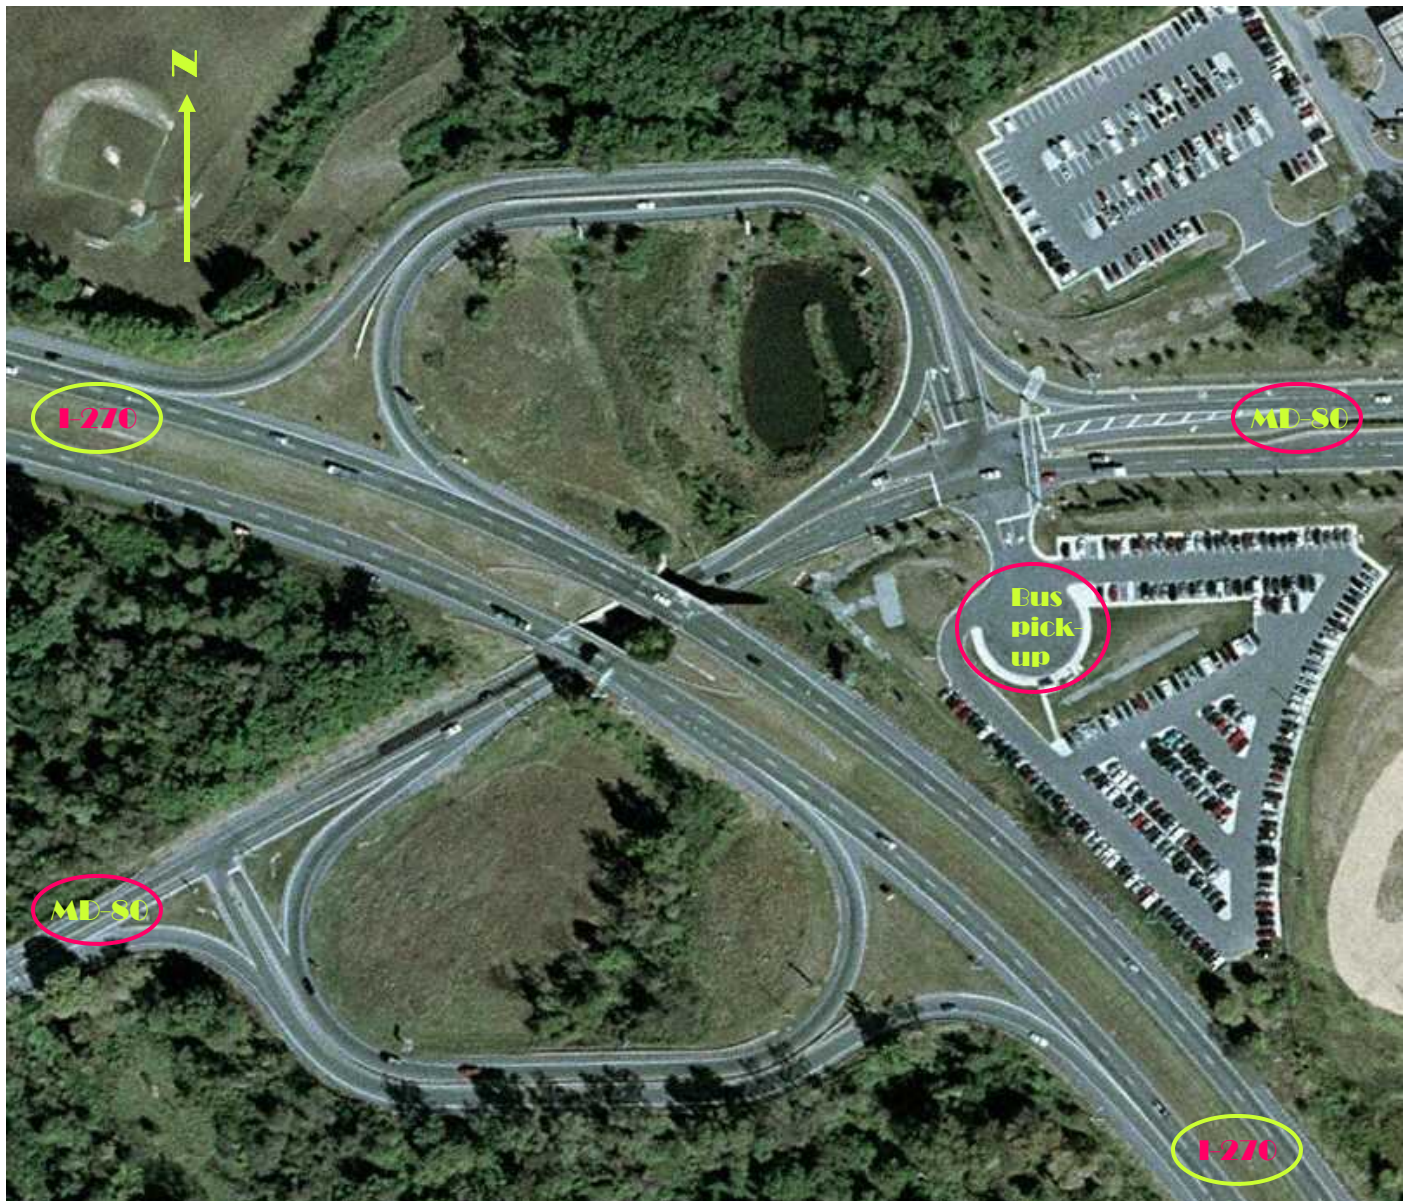

Urbana Park & Ride

Interstate-270 (Exit 26) & Maryland-80

DIRECTIONS:

The Park & Ride lot is east of I-270 and south of MD-80.

From NORTHBOUND I-270: Take Exit 26 (MD-80, Urbana). At the end of the ramp, cross MD-80 into the Park & Ride lot on the south side of MD-80.

From SOUTHBOUND I-270: Take Exit 26 (MD-80, Urbana). At the end of the ramp, turn right on MD-80. Turn right into the Park & Ride lot on the south side of MD-80.

PARKING:

Parking is free at this lot..

For more information call Montgomery County Department of Transportation at 301.770.POOL (7665)

BUS PICK-UP:

Wait for the EYRE bus at the shelter.

Urbana Park & Ride—Wide View